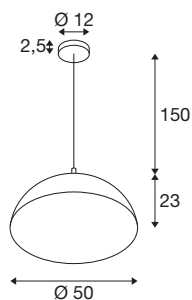

## FORCHINI 50

pendant light, E27, pendant length 150cm, 1x max. 40-W, matt black / matt gold

Discover the elegant FORCHINI pendant light collection, which will enchant any room with its timeless aesthetics and warm lighting mood. Each luminaire is equipped with a rosette for easy ceiling installation and has a classic conical shade with a golden interior colour. This combination, in conjunction with a freely selectable E27 LED light source, creates a cosy and warm lighting atmosphere.

### TECHNICAL DATA

Item no.	1008535
Socket	E27
Number of sockets	1
IP Code	IP20
Impact resistance	0.2 Joule
Assembly	Surface
Assembly details	Ceiling
Primary nominal voltage	220-240V ~50/60Hz
Safety class	I
Wattage	40 W
Ambient temperature	25 °C
Color	matt black/matt gold
Height	23 cm
Diameter	50 cm
Pendant length	150 cm
Net weight	2.1 kg
Gross weight	4 kg