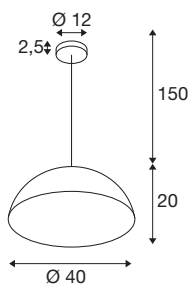

## FORCHINI M 40

pendant light, E27, pendant length 150cm, 1x max. 40-W, matt black / matt gold

Discover the elegant FORCHINI pendant light collection, which will enchant any room with its timeless aesthetics and warm lighting mood. Each luminaire is equipped with a rosette for easy ceiling installation and has a classic conical shade with a golden interior colour. This combination, in conjunction with a freely selectable E27 LED light source, creates a cosy and warm lighting atmosphere.

### TECHNICAL DATA

Item no.	1008536
Socket	E27
Number of sockets	1
IP Code	IP20
Impact resistance	0.2 Joule
Assembly	Surface
Assembly details	Ceiling
Primary nominal voltage	220-240V ~50/60Hz
Safety class	I
Wattage	40 W
Ambient temperature	25 °C
Color	matt black/matt gold
Height	20 cm
Diameter	40 cm
Pendant length	150 cm
Net weight	1.7 kg
Gross weight	3.6 kg

## Recommended lamp

1005305	A60 E27 Mirrorhead , chrome LED light, 7.5W 2700K CRI90 180°
1008156	LED Rusika Soft Cage , LED bulb, E27, PHASE, 6W, 2200K
1005301	A60 E27 , white LED light, 9W 2700K CRI90 220°