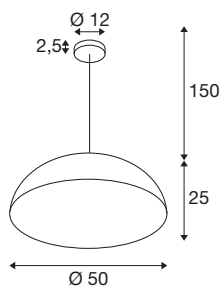

FORCHINI M 50

pendant light, E27, pendant length 150cm, 1x max. 40-W, matt black / matt gold

Discover the elegant FORCHINI pendant light collection, which will enchant any room with its timeless aesthetics and warm lighting mood. Each luminaire is equipped with a rosette for easy ceiling installation and has a classic conical shade with a golden interior colour. This combination, in conjunction with a freely selectable E27 LED light source, creates a cosy and warm lighting atmosphere.

TECHNICAL DATA

Item no.	1008537
Socket	E27
Number of sockets	1
IP Code	IP20
Impact resistance	0.2 Joule
Assembly	Surface
Assembly details	Ceiling
Primary nominal voltage	220-240V ~50/60Hz
Safety class	I
Wattage	40 W
Ambient temperature	25 °C
Color	matt black/matt gold
Height	25 cm
Diameter	50 cm
Pendant length	150 cm
Net weight	3 kg
Gross weight	3 kg

Recommended lamp

1005305	A60 E27 Mirrorhead , chrome LED light, 7.5W 2700K CRI90 180°
1005301	A60 E27 , white LED light, 9W 2700K CRI90 220°
1008159	LED Globe 125 2x slan- ting Soft Curve , LED bul- b, smokey, E27, PHASE, 6W, 1900K