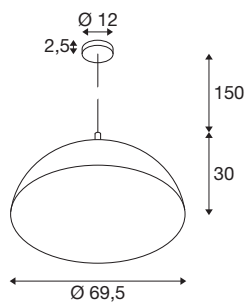

FORCHINI 70

pendant light, E27, pendant length 150cm, 1x max. 40-W, matt black / matt gold

Discover the elegant FORCHINI pendant light collection, which will enchant any room with its timeless aesthetics and warm lighting mood. Each luminaire is equipped with a rosette for easy ceiling installation and has a classic conical shade with a golden interior colour. This combination, in conjunction with a freely selectable E27 LED light source, creates a cosy and warm lighting atmosphere.

TECHNICAL DATA

Item no.	1008538
Socket	E27
Number of sockets	1
IP Code	IP20
Impact resistance	0.2 Joule
Assembly	Surface
Assembly details	Ceiling
Primary nominal voltage	220-240V ~50/60Hz
Safety class	I
Wattage	40 W
Ambient temperature	25 °C
Color	matt black/matt gold
Height	30 cm
Diameter	69.5 cm
Pendant length	150 cm
Net weight	3.3 kg
Gross weight	6.5 kg