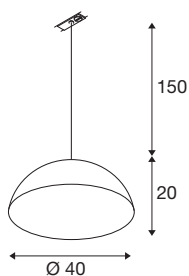

## FORCHINI M 40 TRACK

1~ pendant light, E27, pendant length 150cm, silver-grey adapter, 1x max. 40W, matt black / matt gold

Discover the elegant FORCHINI pendant light collection, which will enchant any room with its timeless aesthetics and warm lighting mood. The FORCHINI M is equipped with an adapter for the 1-phase high-voltage track system. In combination with a freely selectable E27 LED light source, the classic conical lampshade with a golden interior colour creates a warm lighting atmosphere that shines from a pendant length of 1.5 metres.

## TECHNICAL DATA

Item no.	1008539
Socket	E27
Number of sockets	1
IP Code	IP20
Impact resistance	0.2 Joule
Assembly details	Track Ceiling
Primary nominal voltage	220-240V ~50/60Hz
Safety class	II
Wattage	40 W
Ambient temperature	25 °C
Color	matt black/matt gold
Height	20 cm
Diameter	40 cm
Pendant length	150 cm
Net weight	1.7 kg
Gross weight	3.2 kg