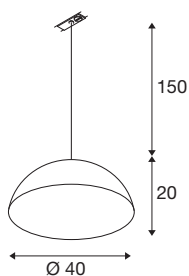

## FORCHINI M 40 TRACK

1~ pendant light, E27, pendant length 150cm, black adapter, 1x max. 40W, matt black / matt gold

Discover the elegant FORCHINI pendant light collection, which will enchant any room with its timeless aesthetics and warm lighting mood. The FORCHINI M is equipped with an adapter for the 1-phase high-voltage track system. In combination with a freely selectable E27 LED light source, the classic conical lampshade with a golden interior colour creates a warm lighting atmosphere that shines from a pendant length of 1.5 metres.

## TECHNICAL DATA

Item no.	1008540
Socket	E27
Number of sockets	1
IP Code	IP20
Impact resistance	0.2 Joule
Assembly details	Track Ceiling
Primary nominal voltage	220-240V ~50/60Hz
Safety class	II
Wattage	40 W
Ambient temperature	25 °C
Color	matt black/matt gold
Height	20 cm
Diameter	40 cm
Pendant length	150 cm
Net weight	1.7 kg
Gross weight	3.2 kg