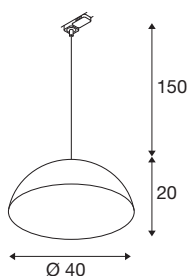

FORCHINI M 40 TRACK

3~ pendant light, E27, pendant length 150cm, adapter black, 1x max. 40W, matt black / matt gold

Discover the elegant FORCHINI pendant light collection, which will enchant any room with its timeless aesthetics and warm lighting mood. The FORCHINI M is equipped with an adapter for the 3-phase high-voltage track system. In combination with a freely selectable E27 LED light source, the classic conical lampshade with a golden interior colour creates a warm lighting atmosphere that shines from a pendant length of 1.5 metres.

TECHNICAL DATA

Item no.	1008541
Socket	E27
Number of sockets	1
IP Code	IP20
Impact resistance	0.2 Joule
Assembly details	Track Ceiling
Primary nominal voltage	220-240V ~50/60Hz
Safety class	II
Wattage	40 W
Ambient temperature	25 °C
Color	matt black/matt gold
Height	20 cm
Diameter	40 cm
Pendant length	150 cm
Net weight	1.7 kg
Gross weight	3.22 kg