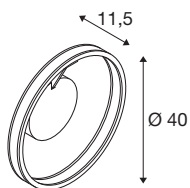

TECHNICAL DATA

Item no.	1008545
Number of different light outlets	2
IP Code	IP20
Assembly	Surface
Dimmable	Yes
Dimming technology	trailing edge
Primary nominal voltage	220-240V ~50/60 Hz
Secondary power / voltage	350 mA
Safety class	I
Wattage	14 W
Minimum ambient temperature	-20 °C
Maximum ambient temperature	45 °C
Number of luminaires at LS B16A	160
Number of luminaires at LS C16A	160
Level of inrush current	5 A
Duration of inrush current	100 µs
Lumen	450/450 lm
Colour temperature	2700/3000 Kelvin
Color	brass
CRI	90
Service life	50000 h
Height	11.5 cm

Diameter	40 cm
Net weight	1.4 kg
Gross weight	3.22 kg