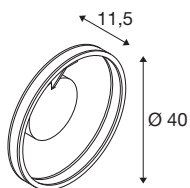

TECHNICAL DATA

Item no.	1008546
Number of different light outlets	2
IP Code	IP20
Assembly	Surface
Dimmable	Yes
Dimming technology	trailing edge
Primary nominal voltage	220-240V ~50/60 Hz
Secondary power / voltage	350 mA
Safety class	I
Wattage	14 W
Minimum ambient temperature	-20 °C
Maximum ambient temperature	45 °C
Number of luminaires at LS B16A	160
Number of luminaires at LS C16A	160
Level of inrush current	5 A
Duration of inrush current	100 µs
Lumen	450/450 lm
Colour temperature	2700/3000 Kelvin
Color	white
CRI	90
Service life	50000 h
Height	11.5 cm

Diameter	40 cm
Net weight	1.4 kg
Gross weight	3.22 kg