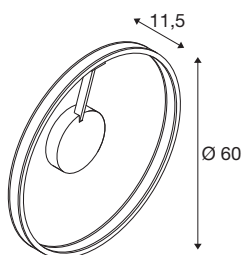

ONE

wall and ceiling-mounted light, round, 2700/3000K, 23-W, PHASE, 130°, brass

Reduced and modern at the same time, the lights of the ONE family attract all eyes. This also applies to the new ONE surface-mounted wall and ceiling luminaires, which extend the popular SLV family with their upward and downward light distribution. They are available in three trendy colours, in two sizes each, with adjustable light colour (2700K/3000K) via CCT switch and phase cut-off or DALI controllable.

TECHNICAL DATA

Item no.	1008548
Number of different light outlets	2
IP Code	IP20
Assembly	Surface
Dimmable	Yes
Dimming technology	trailing edge
Primary nominal voltage	220-240V ~50/60 Hz
Secondary power / voltage	600 mA
Safety class	I
Wattage	23 W
Minimum ambient temperature	-20 °C
Maximum ambient temperature	30 °C
Number of luminaires at LS B16A	94
Number of luminaires at LS C16A	94
Level of inrush current	5 A
Duration of inrush current	100 µs
Lumen	750/800 lm
Colour temperature	2700/3000 Kelvin
Color	brass
CRI	90
Service life	50000 h
Height	11.5 cm

Diameter	60 cm
Net weight	1.8 kg
Gross weight	4.68 kg