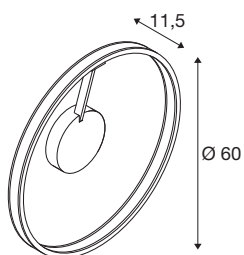

ONE

wall and ceiling-mounted light, round, 2700/3000K, 23-W, PHASE, 130°, white

Reduced and modern at the same time, the lights of the ONE family attract all eyes. This also applies to the new ONE surface-mounted wall and ceiling luminaires, which extend the popular SLV family with their upward and downward light distribution. They are available in three trendy colours, in two sizes each, with adjustable light colour (2700K/3000K) via CCT switch and phase cut-off or DALI controllable.

TECHNICAL DATA

Item no.	1008549
Number of different light outlets	2
IP Code	IP20
Assembly	Surface
Dimmable	Yes
Dimming technology	trailing edge
Primary nominal voltage	220-240V ~50/60 Hz
Secondary power / voltage	600 mA
Safety class	I
Wattage	23 W
Minimum ambient temperature	-20 °C
Maximum ambient temperature	30 °C
Number of luminaires at LS B16A	94
Number of luminaires at LS C16A	94
Level of inrush current	5 A
Duration of inrush current	100 µs
Lumen	750/800 lm
Colour temperature	2700/3000 Kelvin
Color	white
CRI	90
Service life	50000 h
Height	11.5 cm

Diameter	60 cm
Net weight	1.8 kg
Gross weight	4.68 kg