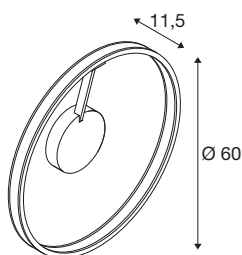

## ONE

wall and ceiling-mounted light, round, 2700/3000K, 23-W, PHASE, 130°, black

Reduced and modern at the same time, the lights of the ONE family attract all eyes. This also applies to the new ONE surface-mounted wall and ceiling luminaires, which extend the popular SLV family with their upward and downward light distribution. They are available in three trendy colours, in two sizes each, with adjustable light colour (2700K/3000K) via CCT switch and phase cut-off or DALI controllable.

## TECHNICAL DATA

Item no.	1008550
Number of different light outlets	2
IP Code	IP20
Assembly	Surface
Dimmable	Yes
Dimming technology	trailing edge
Primary nominal voltage	220-240V ~50/60 Hz
Secondary power / voltage	600 mA
Safety class	I
Wattage	23 W
Minimum ambient temperature	-20 °C
Maximum ambient temperature	30 °C
Number of luminaires at LS B16A	94
Number of luminaires at LS C16A	94
Level of inrush current	5 A
Duration of inrush current	100 µs
Lumen	550/550 lm
Colour temperature	2700/3000 Kelvin
Color	black
CRI	90
Service life	50000 h
Height	11.5 cm

<b>Diameter</b>	60 cm
<b>Net weight</b>	1.8 kg
<b>Gross weight</b>	4.68 kg