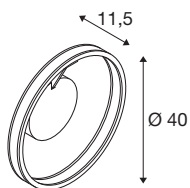

## TECHNICAL DATA

Item no.	1008551
Number of different light outlets	2
IP Code	IP20
Assembly	Surface
Dimmable	Yes
Dimming technology	DALI,Touch
Primary nominal voltage	220-240V ~50/60 Hz
Secondary power / voltage	350 mA
Safety class	I
Wattage	14 W
Minimum ambient temperature	-20 °C
Maximum ambient temperature	45 °C
Number of luminaires at LS B16A	40
Number of luminaires at LS C16A	60
Level of inrush current	30 A
Duration of inrush current	100 µs
Lumen	450/450 lm
Colour temperature	2700/3000 Kelvin
Color	brass
CRI	90
Service life	50000 h
Height	11.5 cm

<b>Diameter</b>	40 cm
<b>Net weight</b>	1.4 kg
<b>Gross weight</b>	3.22 kg