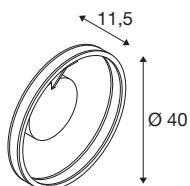

TECHNICAL DATA

Item no.	1008552
Number of different light outlets	2
IP Code	IP20
Assembly	Surface
Dimmable	Yes
Dimming technology	DALI,Touch
Primary nominal voltage	220-240V ~50/60 Hz
Secondary power / voltage	350 mA
Safety class	I
Wattage	14 W
Minimum ambient temperature	-20 °C
Maximum ambient temperature	45 °C
Number of luminaires at LS B16A	40
Number of luminaires at LS C16A	60
Level of inrush current	30 A
Duration of inrush current	100 µs
Lumen	450/450 lm
Colour temperature	2700/3000 Kelvin
Color	white
CRI	90
Service life	50000 h
Height	11.5 cm

Diameter	40 cm
Net weight	1.4 kg
Gross weight	3.22 kg