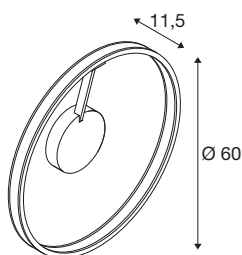

ONE

wall and ceiling-mounted light, round, 2700/3000K, 23-W, DALI, touch, 130°, black

Reduced and modern at the same time, the lights of the ONE family attract all eyes. This also applies to the new ONE surface-mounted wall and ceiling luminaires, which extend the popular SLV family with their upward and downward light distribution. They are available in three trendy colours, in two sizes each, with adjustable light colour (2700K/3000K) via CCT switch and phase cut-off or DALI controllable.

TECHNICAL DATA

Item no.	1008556
Number of different light outlets	2
IP Code	IP20
Assembly	Surface
Dimmable	Yes
Dimming technology	DALI,Touch
Primary nominal voltage	220-240V ~50/60 Hz
Secondary power / voltage	600 mA
Safety class	I
Wattage	23 W
Minimum ambient temperature	-20 °C
Maximum ambient temperature	45 °C
Number of luminaires at LS B16A	40
Number of luminaires at LS C16A	60
Level of inrush current	30 A
Duration of inrush current	100 µs
Lumen	550/550 lm
Colour temperature	2700/3000 Kelvin
Color	black
CRI	90
Service life	50000 h
Height	11.5 cm

Diameter	60 cm
Net weight	1.8 kg
Gross weight	4.68 kg