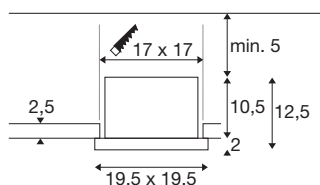

KADUX

recessed ceiling light, single, 3000K, DALI 2, touch, 30°, white

Experience high light output and efficiency for use in shops and retail environments: KADUX is our gimbal-mounted recessed ceiling luminaire, available as a single or double-lamp version in white or black and various colour temperatures (3000K/4000K). Thanks to the quick-connection box in a closed steel housing, the light is easy to install and is both robust and durable.

TECHNICAL DATA

Item no.	1008567
Number of different light outlets	1
IP Code	IP20
Assembly	Recessed
Dimmable	Yes
Dimming technology	DALI,Touch
Primary nominal voltage	220-240V ~50/60 Hz
Secondary power / voltage	700 mA
Safety class	II
Wattage	27 W
Ambient temperature	85 °C
Minimum ambient temperature	-20 °C
Maximum ambient temperature	40 °C
Number of luminaires at LS B16A	74
Number of luminaires at LS C16A	100
Level of inrush current	15 A
Duration of inrush current	100 µs
Lumen	3050 lm
Colour temperature	3000 Kelvin
Color	white/black
CRI	90
Binning	6 SDCM

Service life	50000 h
Risk Group	1
Length	19.5 cm
Width	19.5 cm
Height	12.5 cm
Net weight	1.48 kg
Gross weight	1.92 kg
Shape of cut-out	square
Installation length	17 cm
Installation width	17 cm
Installation depth	12.5 cm