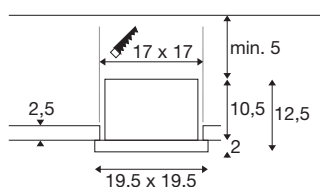

TECHNICAL DATA

Item no.	1008568
Number of different light outlets	1
IP Code	IP20
Assembly	Recessed
Dimmable	Yes
Dimming technology	DALI,Touch
Primary nominal voltage	220-240V ~50/60 Hz
Secondary power / voltage	700
Safety class	II
Wattage	27 W
Ambient temperature	85 °C
Minimum ambient temperature	-20 °C
Maximum ambient temperature	40 °C
Number of luminaires at LS B16A	74
Number of luminaires at LS C16A	100
Level of inrush current	15 A
Duration of inrush current	100 µs
Lumen	3050 lm
Colour temperature	3000 Kelvin
Color	black/black
CRI	90
Binning	6 SDCM

Service life	50000 h
Risk Group	1
Length	19.5 cm
Width	19.5 cm
Height	12.5 cm
Net weight	1.48 kg
Gross weight	1.92 kg
Shape of cut-out	square
Installation length	17 cm
Installation width	17 cm
Installation depth	12.5 cm