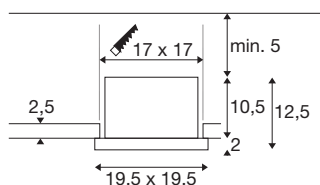

KADUX

recessed ceiling light, single, 4000K, DALI 2, touch, 30°, white

Experience high light output and efficiency for use in shops and retail environments: KADUX is our gimbal-mounted recessed ceiling luminaire, available as a single or double-lamp version in white or black and various colour temperatures (3000K/4000K). Thanks to the quick-connection box in a closed steel housing, the light is easy to install and is both robust and durable.

TECHNICAL DATA

Item no.	1008569
Number of different light outlets	1
IP Code	IP20
Assembly	Recessed
Dimmable	Yes
Dimming technology	DALI,Touch
Primary nominal voltage	220-240V ~50/60 Hz
Secondary power / voltage	700
Safety class	II
Wattage	27 W
Ambient temperature	85 °C
Minimum ambient temperature	-20 °C
Maximum ambient temperature	40 °C
Number of luminaires at LS B16A	74
Number of luminaires at LS C16A	100
Level of inrush current	15 A
Duration of inrush current	100 µs
Lumen	3350 lm
Colour temperature	4000 Kelvin
Color	white/black
CRI	90
Binning	6 SDCM

Service life	50000 h
Risk Group	1
Length	19.5 cm
Width	19.5 cm
Height	12.5 cm
Net weight	1.48 kg
Gross weight	1.92 kg
Shape of cut-out	square
Installation length	17 cm
Installation width	17 cm
Installation depth	12.5 cm