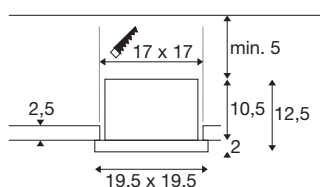

## TECHNICAL DATA

Item no.	1008570
Number of different light outlets	1
IP Code	IP20
Assembly	Recessed
Dimmable	Yes
Dimming technology	DALI,Touch
Primary nominal voltage	220-240V ~50/60 Hz
Secondary power / voltage	700
Safety class	II
Wattage	27 W
Ambient temperature	85 °C
Minimum ambient temperature	-20 °C
Maximum ambient temperature	40 °C
Number of luminaires at LS B16A	74
Number of luminaires at LS C16A	100
Level of inrush current	15 A
Duration of inrush current	100 µs
Lumen	3350 lm
Colour temperature	4000 Kelvin
Color	black/black
CRI	90
Binning	6 SDCM

<b>Service life</b>	50000 h
<b>Risk Group</b>	1
<b>Length</b>	19.5 cm
<b>Width</b>	19.5 cm
<b>Height</b>	12.5 cm
<b>Net weight</b>	1.48 kg
<b>Gross weight</b>	1.92 kg
<b>Shape of cut-out</b>	square
<b>Installation length</b>	17 cm
<b>Installation width</b>	17 cm
<b>Installation depth</b>	12.5 cm