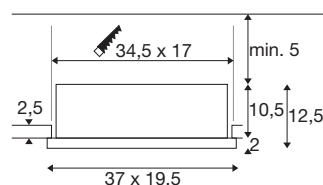

KADUX

recessed ceiling light, double, 3000K, DALI 2, touch, 30°, white

Experience high light output and efficiency for use in shops and retail environments: KADUX is our gimbal-mounted recessed ceiling luminaire, available as a single or double-lamp version in white or black and various colour temperatures (3000K/4000K). Thanks to the quick-connection box in a closed steel housing, the light is easy to install and is both robust and durable.

TECHNICAL DATA

Item no.	1008571
Number of different light outlets	2
IP Code	IP20
Assembly	Recessed
Dimmable	Yes
Dimming technology	DALI,Touch
Primary nominal voltage	220-240V ~50/60 Hz
Secondary power / voltage	1400
Safety class	II
Wattage	54 W
Ambient temperature	80 °C
Minimum ambient temperature	-20 °C
Maximum ambient temperature	40 °C
Number of luminaires at LS B16A	37
Number of luminaires at LS C16A	74
Level of inrush current	65 A
Duration of inrush current	100 µs
Lumen	3150 lm
Colour temperature	3000 Kelvin
Color	white/black
CRI	90
Binning	6 SDCM

Service life	50000 h
Risk Group	1
Length	37 cm
Width	19.5 cm
Height	12.5 cm
Net weight	2.8 kg
Gross weight	3.24 kg
Shape of cut-out	square
Installation length	34.5 cm
Installation width	17 cm
Installation depth	12.5 cm