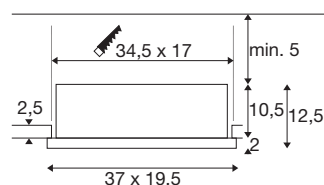

## KADUX

recessed ceiling light, double, 3000K, DALI 2, touch, 30°, black

Experience high light output and efficiency for use in shops and retail environments: KADUX is our gimbal-mounted recessed ceiling luminaire, available as a single or double-lamp version in white or black and various colour temperatures (3000K/4000K). Thanks to the quick-connection box in a closed steel housing, the light is easy to install and is both robust and durable.

## TECHNICAL DATA

Item no.	1008572
Number of different light outlets	2
IP Code	IP20
Assembly	Recessed
Dimmable	Yes
Dimming technology	DALI,Touch
Primary nominal voltage	220-240V ~50/60 Hz
Secondary power / voltage	1400
Safety class	II
Wattage	54 W
Ambient temperature	80 °C
Minimum ambient temperature	-20 °C
Maximum ambient temperature	40 °C
Number of luminaires at LS B16A	37
Number of luminaires at LS C16A	74
Level of inrush current	65 A
Duration of inrush current	100 µs
Lumen	3150 lm
Colour temperature	3000 Kelvin
Color	black/black
CRI	90
Binning	6 SDCM

<b>Service life</b>	50000 h
<b>Risk Group</b>	1
<b>Length</b>	37 cm
<b>Width</b>	19.5 cm
<b>Height</b>	12.5 cm
<b>Net weight</b>	2.8 kg
<b>Gross weight</b>	3.24 kg
<b>Shape of cut-out</b>	square
<b>Installation length</b>	34.5 cm
<b>Installation width</b>	17 cm
<b>Installation depth</b>	12.5 cm