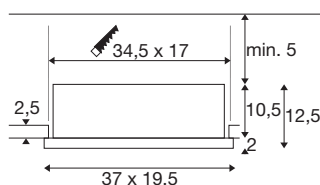

KADUX

recessed ceiling light, double, 4000K, DALI 2, touch, 30°, white

Experience high light output and efficiency for use in shops and retail environments: KADUX is our gimbal-mounted recessed ceiling luminaire, available as a single or double-lamp version in white or black and various colour temperatures (3000K/4000K). Thanks to the quick-connection box in a closed steel housing, the light is easy to install and is both robust and durable.

TECHNICAL DATA

Item no.	1008573
Number of different light outlets	2
IP Code	IP20
Assembly	Recessed
Dimmable	Yes
Dimming technology	DALI,Touch
Primary nominal voltage	220-240V ~50/60 Hz
Secondary power / voltage	1400
Safety class	II
Wattage	54 W
Ambient temperature	80 °C
Minimum ambient temperature	-20 °C
Maximum ambient temperature	40 °C
Number of luminaires at LS B16A	37
Number of luminaires at LS C16A	74
Level of inrush current	65 A
Duration of inrush current	100 µs
Lumen	3400 lm
Colour temperature	4000 Kelvin
Color	white/black
CRI	90
Binning	6 SDCM

Service life	50000 h
Risk Group	1
Length	37 cm
Width	19.5 cm
Height	12.5 cm
Net weight	2.8 kg
Gross weight	3.24 kg
Shape of cut-out	square
Installation length	34.5 cm
Installation width	17 cm
Installation depth	12.5 cm