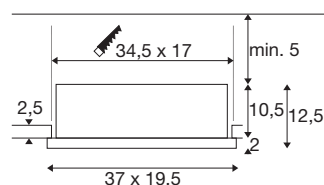

KADUX

recessed ceiling light, double, 4000K, DALI 2, touch, 30°, black

Experience high light output and efficiency for use in shops and retail environments: KADUX is our gimbal-mounted recessed ceiling luminaire, available as a single or double-lamp version in white or black and various colour temperatures (3000K/4000K). Thanks to the quick-connection box in a closed steel housing, the light is easy to install and is both robust and durable.

TECHNICAL DATA

Item no.	1008574
Number of different light outlets	2
IP Code	IP20
Assembly	Recessed
Dimmable	Yes
Dimming technology	DALI,Touch
Primary nominal voltage	220-240V ~50/60 Hz
Secondary power / voltage	1400
Safety class	II
Wattage	54 W
Ambient temperature	80 °C
Minimum ambient temperature	-20 °C
Maximum ambient temperature	40 °C
Number of luminaires at LS B16A	37
Number of luminaires at LS C16A	74
Level of inrush current	65 A
Duration of inrush current	100 µs
Lumen	3400 lm
Colour temperature	4000 Kelvin
Color	black/black
CRI	90
Binning	6 SDCM

Service life	50000 h
Risk Group	1
Length	37 cm
Width	19.5 cm
Height	12.5 cm
Net weight	2.8 kg
Gross weight	3.24 kg
Shape of cut-out	square
Installation length	34.5 cm
Installation width	17 cm
Installation depth	12.5 cm