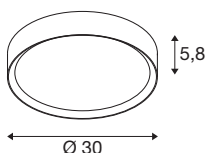

DECONA

wall and ceiling-mounted light, round, 2700/3000K, 18-W, PHASE, black

Discover modern design at an attractive price-performance ratio: DECONA wall and ceiling-mounted lights are available in two different sizes and in black, white or with a golden inner ring to add a trendy colour accent. With separately available recessed frames and suspension kits, the luminaires can also be installed as recessed and pendant lights. And thanks to their IP44 protection class, they are also suitable for use in the bathroom.

TECHNICAL DATA

Item no.	1008578
IP Code	IP44
Impact resistance class	IK 02
Impact resistance	0.2 Joule
Assembly	Surface
Dimmable	Yes
Dimming technology	trailing edge
Primary nominal voltage	220-240V ~50/60 Hz
Secondary power / voltage	230
Safety class	I
Wattage	18 W
Minimum ambient temperature	-20 °C
Maximum ambient temperature	45 °C
Lumen	1450/1450 lm
Colour temperature	2700/3000 Kelvin
Color	black
CRI	90
Service life	50000 h
Risk Group	0
Height	5.8 cm
Diameter	30 cm
Net weight	1.28 kg

Gross weight	1.48 kg
--------------	---------

Accessories

1008585	DECONA , installation frame, Ø31.3 cm, white
1008587	DECONA , suspension kit, pendant length 150cm, black