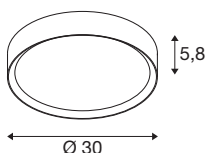

DECONA

wall and ceiling-mounted light, round, 2700/3000K, 18-W, PHASE, white / gold

Discover modern design at an attractive price-performance ratio: DECONA wall and ceiling-mounted lights are available in two different sizes and in black, white or with a golden inner ring to add a trendy colour accent. With separately available recessed frames and suspension kits, the luminaires can also be installed as recessed and pendant lights. And thanks to their IP44 protection class, they are also suitable for use in the bathroom.

TECHNICAL DATA

Item no.	1008579
IP Code	IP44
Impact resistance class	IK 02
Impact resistance	0.2 Joule
Assembly	Surface
Dimmable	Yes
Dimming technology	trailing edge
Primary nominal voltage	220-240V ~50/60 Hz
Secondary power / voltage	230
Safety class	I
Wattage	18 W
Minimum ambient temperature	-20 °C
Maximum ambient temperature	45 °C
Lumen	1530/1530 lm
Colour temperature	2700/3000 Kelvin
Color	white/gold
CRI	90
Service life	50000 h
Risk Group	0
Height	5.8 cm
Diameter	30 cm
Net weight	1.28 kg

Gross weight	1.48 kg
--------------	---------

Accessories

1008588	DECONA , suspension kit, pendant length 150cm, white
1008585	DECONA , installation frame, Ø31.3 cm, white