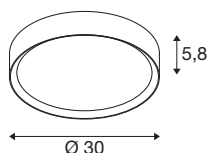

DECONA

wall and ceiling-mounted light, round, 2700/3000K, 18-W, PHASE, black / gold

Discover modern design at an attractive price-performance ratio: DECONA wall and ceiling-mounted lights are available in two different sizes and in black, white or with a golden inner ring to add a trendy colour accent. With separately available recessed frames and suspension kits, the luminaires can also be installed as recessed and pendant lights. And thanks to their IP44 protection class, they are also suitable for use in the bathroom.

TECHNICAL DATA

Item no.	1008580
IP Code	IP44
Impact resistance class	IK 02
Impact resistance	0.2 Joule
Assembly	Surface
Dimmable	Yes
Dimming technology	trailing edge
Primary nominal voltage	220-240V ~50/60 Hz
Secondary power / voltage	230
Safety class	I
Wattage	18 W
Minimum ambient temperature	-20 °C
Maximum ambient temperature	45 °C
Lumen	1560/1560 lm
Colour temperature	2700/3000 Kelvin
Color	black/gold
CRI	90
Service life	50000 h
Risk Group	0
Height	5.8 cm
Diameter	30 cm
Net weight	1.28 kg

Gross weight	1.48 kg
--------------	---------

Accessories

1008585	DECONA , installation frame, Ø31.3 cm, white
1008587	DECONA , suspension kit, pendant length 150cm, black