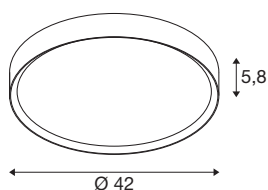

## DECONA

wall and ceiling-mounted light, round, 2700/3000K, 23-W, PHASE, white

Discover modern design at an attractive price-performance ratio: DECONA wall and ceiling-mounted lights are available in two different sizes and in black, white or with a golden inner ring to add a trendy colour accent. With separately available recessed frames and suspension kits, the luminaires can also be installed as recessed and pendant lights. And thanks to their IP44 protection class, they are also suitable for use in the bathroom.

## TECHNICAL DATA

Item no.	1008581
IP Code	IP44
Impact resistance class	IK 02
Impact resistance	0.2 Joule
Assembly	Surface
Dimmable	Yes
Dimming technology	trailing edge
Primary nominal voltage	220-240V ~50/60 Hz
Secondary power / voltage	300
Safety class	I
Wattage	23 W
Minimum ambient temperature	-20 °C
Maximum ambient temperature	45 °C
Lumen	2140/2140 lm
Colour temperature	2700/3000 Kelvin
Color	white
CRI	90
Service life	50000 h
Risk Group	0
Height	5.8 cm
Diameter	42 cm
Net weight	2.23 kg

Gross weight	2.72 kg
--------------	---------