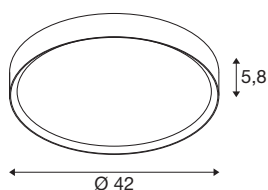

DECONA

wall and ceiling-mounted light, round, 2700/3000K, 23-W, PHASE, black

Discover modern design at an attractive price-performance ratio: DECONA wall and ceiling-mounted lights are available in two different sizes and in black, white or with a golden inner ring to add a trendy colour accent. With separately available recessed frames and suspension kits, the luminaires can also be installed as recessed and pendant lights. And thanks to their IP44 protection class, they are also suitable for use in the bathroom.

TECHNICAL DATA

Item no.	1008582
IP Code	IP44
Impact resistance class	IK 02
Impact resistance	0.2 Joule
Assembly	Surface
Dimmable	Yes
Dimming technology	trailing edge
Primary nominal voltage	220-240V ~50/60 Hz
Secondary power / voltage	300
Safety class	I
Wattage	23 W
Minimum ambient temperature	-20 °C
Maximum ambient temperature	45 °C
Lumen	2260/2260 lm
Colour temperature	2700/3000 Kelvin
Color	black
CRI	90
Service life	50000 h
Risk Group	0
Height	5.8 cm
Diameter	42 cm
Net weight	2.23 kg

Gross weight	2.72 kg
--------------	---------

Accessories

1008586	DECONA , installation frame, Ø43.3 cm, white
1008587	DECONA , suspension kit, pendant length 150cm, black