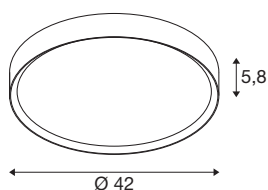

DECONA

wall and ceiling-mounted light, round, 2700/3000K, 23-W, PHASE, white / gold

Discover modern design at an attractive price-performance ratio: DECONA wall and ceiling-mounted lights are available in two different sizes and in black, white or with a golden inner ring to add a trendy colour accent. With separately available recessed frames and suspension kits, the luminaires can also be installed as recessed and pendant lights. And thanks to their IP44 protection class, they are also suitable for use in the bathroom.

TECHNICAL DATA

Item no.	1008583
IP Code	IP44
Impact resistance class	IK 02
Impact resistance	0.2 Joule
Assembly	Surface
Dimmable	Yes
Dimming technology	trailing edge
Primary nominal voltage	220-240V ~50/60 Hz
Secondary power / voltage	300
Safety class	I
Wattage	23 W
Minimum ambient temperature	-20 °C
Maximum ambient temperature	45 °C
Lumen	2020/2020 lm
Colour temperature	2700/3000 Kelvin
Color	white/gold
CRI	90
Service life	50000 h
Risk Group	0
Height	5.8 cm
Diameter	42 cm
Net weight	2.23 kg

Gross weight	2.72 kg
--------------	---------