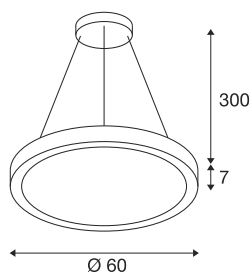

## TECHNICAL DATA

|                                       |                    |
|---------------------------------------|--------------------|
| Item no.                              | 1008590            |
| IP Code                               | IP20               |
| Assembly                              | Surface            |
| Dimmable                              | Yes                |
| Dimming technology                    | DALI,Touch         |
| Number of through-wires               | 22                 |
| Primary nominal voltage               | 220-240V ~50/60 Hz |
| Secondary power / voltage             | 700 mA             |
| Safety class                          | I                  |
| Wattage                               | 26 W               |
| Minimum ambient temperature           | -25 °C             |
| Maximum ambient temperature           | 45 °C              |
| Number of luminaires at LS B16A       | 22                 |
| Number of luminaires at LS C16A       | 36                 |
| Level of inrush current               | 28 A               |
| Duration of inrush current            | 165 µs             |
| Temperature at glass (light emission) | 29 °C              |
| Lumen                                 | 3750/4000 lm       |
| Colour temperature                    | 3000/4000 Kelvin   |
| Color                                 | white              |
| UGR ≤                                 | 25                 |
| Service life                          | 50000 h            |

|                       |         |
|-----------------------|---------|
| <b>Height</b>         | 7 cm    |
| <b>Diameter</b>       | 60 cm   |
| <b>Pendant length</b> | 300 cm  |
| <b>Net weight</b>     | 3.85 kg |
| <b>Gross weight</b>   | 5.7 kg  |