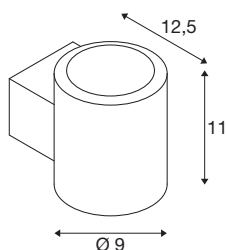

## TECHNICAL DATA

Item no.	1008613
Number of different light outlets	2
IP Code	IP20
Impact resistance class	IK 02
Impact resistance	0.2 Joule
Assembly	Surface
Dimmable	Yes
Dimming technology	trailing edge
Primary nominal voltage	220-240V ~50/60 Hz
Secondary power / voltage	700 mA
Safety class	I
Wattage	15 W
Minimum ambient temperature	-20 °C
Maximum ambient temperature	45 °C
Level of inrush current	14 A
Duration of inrush current	8.5 µs
Lumen	22-550 lm
Colour temperature	2000-3000 Kelvin
Color	brass
CRI	90
Service life	30000 h
Risk Group	1

<b>Height</b>	11 cm
<b>Depth</b>	12.5 cm
<b>Diameter</b>	9 cm
<b>Net weight</b>	0.85 kg
<b>Gross weight</b>	1.03 kg