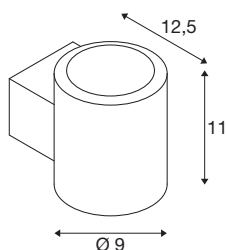

TECHNICAL DATA

Item no.	1008614
Number of different light outlets	2
IP Code	IP20
Impact resistance class	IK 02
Impact resistance	0.2 Joule
Assembly	Surface
Dimmable	Yes
Dimming technology	trailing edge
Primary nominal voltage	220-240V ~50/60 Hz
Secondary power / voltage	700 mA
Safety class	I
Wattage	15 W
Minimum ambient temperature	-20 °C
Maximum ambient temperature	45 °C
Level of inrush current	14 A
Duration of inrush current	8.5 µs
Lumen	22-550 lm
Colour temperature	2000-3000 Kelvin
Color	dark copper
CRI	90
Service life	30000 h
Risk Group	1

Height	11 cm
Depth	12.5 cm
Diameter	9 cm
Net weight	0.85 kg
Gross weight	1.03 kg