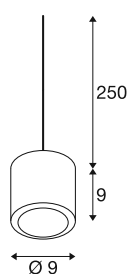

TECHNICAL DATA

Item no.	1008615
IP Code	IP20
Impact resistance class	IK 02
Impact resistance	0.2 Joule
Assembly	Surface
Dimmable	Yes
Dimming technology	trailing edge
Primary nominal voltage	220-240V ~50/60 Hz
Secondary power / voltage	250 mA
Safety class	II
Wattage	11 W
Minimum ambient temperature	-20 °C
Maximum ambient temperature	50 °C
Level of inrush current	12.4 A
Duration of inrush current	7.2 µs
Lumen	36-780 lm
Colour temperature	2000-3000 Kelvin
Color	dark bronze
CRI	90
Service life	40000 h
Risk Group	1
Height	9 cm

Diameter	9 cm
Pendant length	250 cm
Net weight	0.65 kg
Gross weight	0.78 kg

Accessories

1006377	FITU , Surface-mounted ceiling rose gold
1004675	FITU , built in rose white
1004676	FITU , built in rose chrome
145990	PENDANT ADAPTER , for 240V 3-phase track, black, incl. installation accessories
143120	PENDANT ADAPTER , for 1-phase high-voltage surface-mounted track, black, incl. strain relief and threaded piece
1002163	FITU single canopy , soft gold
1002164	FITU triple canopy , soft gold
1004745	FITU , ceiling rose white
1001542	PENDANT ADAPTER , for 240V 3-circuit track, traffic white, incl. installation accessories
145994	PENDANT ADAPTER , for 240V 3-phase track, grey, incl. installation accessories
132600	CEILING PLATE FITU , single ceiling plate, round, black, incl. strain-relief
132610	CEILING PLATE FITU , triple ceiling plate, round, black, incl. strain-relief
1004744	FITU , ceiling rose black
132601	CEILING PLATE FITU , single ceiling plate, round, white, incl. strain-relief