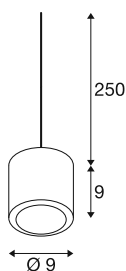

TECHNICAL DATA

Item no.	1008616
IP Code	IP20
Impact resistance class	IK 02
Impact resistance	0.2 Joule
Assembly	Surface
Dimmable	Yes
Dimming technology	trailing edge
Primary nominal voltage	220-240V ~50/60 Hz
Secondary power / voltage	250 mA
Safety class	II
Wattage	11 W
Minimum ambient temperature	-20 °C
Maximum ambient temperature	50 °C
Level of inrush current	12.4 A
Duration of inrush current	7.2 µs
Lumen	36-780 lm
Colour temperature	2000-3000 Kelvin
Color	brass
CRI	90
Service life	40000 h
Risk Group	1
Height	9 cm

Diameter	9 cm
Pendant length	250 cm
Net weight	0.65 kg
Gross weight	0.78 kg

Accessories

1006377	FITU , Surface-mounted ceiling rose gold
1004675	FITU , built in rose white
1004676	FITU , built in rose chrome
145990	PENDANT ADAPTER , for 240V 3-phase track, black, incl. installation accessories
143120	PENDANT ADAPTER , for 1-phase high-voltage surface-mounted track, black, incl. strain relief and threaded piece
1002163	FITU single canopy , soft gold
1002164	FITU triple canopy , soft gold
1004745	FITU , ceiling rose white
1001542	PENDANT ADAPTER , for 240V 3-circuit track, traffic white, incl. installation accessories
145994	PENDANT ADAPTER , for 240V 3-phase track, grey, incl. installation accessories
132600	CEILING PLATE FITU , single ceiling plate, round, black, incl. strain-relief
132610	CEILING PLATE FITU , triple ceiling plate, round, black, incl. strain-relief
1004744	FITU , ceiling rose black
132601	CEILING PLATE FITU , single ceiling plate, round, white, incl. strain-relief