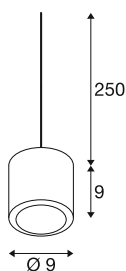

## TECHNICAL DATA

Item no.	1008617
IP Code	IP20
Impact resistance class	IK 02
Impact resistance	0.2 Joule
Assembly	Surface
Dimmable	Yes
Dimming technology	trailing edge
Primary nominal voltage	220-240V ~50/60 Hz
Secondary power / voltage	250 mA
Safety class	II
Wattage	11 W
Minimum ambient temperature	-20 °C
Maximum ambient temperature	50 °C
Level of inrush current	12.4 A
Duration of inrush current	7.2 µs
Lumen	36-780 lm
Colour temperature	2000-3000 Kelvin
Color	dark copper
CRI	90
Service life	40000 h
Risk Group	1
Height	9 cm

Diameter	9 cm
Pendant length	250 cm
Net weight	0.65 kg
Gross weight	0.78 kg