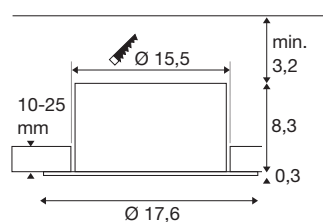

## DOWNLIGHT C

DALI 150 20W 930 IP54

Discover our technical product range: SLVtec. With state-of-the-art LED technology, we offer energy-efficient and functional lighting solutions for indoor and outdoor use. From wet room lights to high-bay spotlights – our high-quality products impress with functionality and a fair price-performance ratio. These include the DOWNLIGHT C recessed luminaires, which are ideal for general lighting in commercial environments. They are available in two different cut-outs (150 mm and 200 mm) and offer a colour temperature of 3000K or 4000K. You can also choose from an on/off version with switchable system output and a DALI-controllable version. With their eligible energy efficiency and a lumen output of up to 3,100 lm, you can experience sustainable lighting in commercial spaces.

## TECHNICAL DATA

Item no.	1008625
IP Code	IP54
Impact resistance class	IK 02
Impact resistance	0.2 Joule
Assembly	Recessed
Dimmable	Yes
Dimming technology	DALI
Number of through-wires	18
Primary nominal voltage	220-240V ~50/60 Hz
Secondary power / voltage	500 mA
Safety class	II
Wattage	20 W
Minimum ambient temperature	-20 °C
Maximum ambient temperature	40 °C
Number of luminaires at LS B16A	18
Number of luminaires at LS C16A	39
Level of inrush current	15 A
Duration of inrush current	300 µs
Lumen	2250 lm
Colour temperature	3000 Kelvin
Color	white
CRI	90

<b>UGR <math>\leq</math></b>	22
<b>Service life</b>	70000 h
<b>Height</b>	8.6 cm
<b>Diameter</b>	17.6 cm
<b>Net weight</b>	0.5 kg
<b>Gross weight</b>	0.6 kg
<b>Shape of cut-out</b>	round
<b>Installation depth</b>	9 cm
<b>Installation diameter</b>	15.5 cm