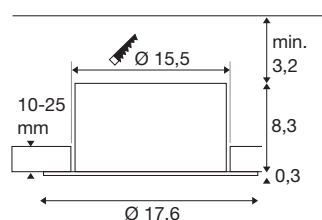

TECHNICAL DATA

Item no.	1008626
IP Code	IP54
Impact resistance class	IK 02
Impact resistance	0.2 Joule
Assembly	Recessed
Dimmable	Yes
Dimming technology	DALI
Number of through-wires	18
Primary nominal voltage	220-240V ~50/60 Hz
Secondary power / voltage	500 mA
Safety class	II
Wattage	20 W
Minimum ambient temperature	-20 °C
Maximum ambient temperature	40 °C
Number of luminaires at LS B16A	18
Number of luminaires at LS C16A	39
Level of inrush current	15 A
Duration of inrush current	300 µs
Lumen	2400 lm
Colour temperature	4000 Kelvin
Color	white
CRI	90

UGR \leq	22
Service life	70000 h
Height	8.6 cm
Diameter	17.6 cm
Net weight	0.5 kg
Gross weight	0.6 kg
Shape of cut-out	round
Installation depth	9 cm
Installation diameter	15.5 cm