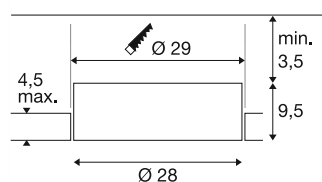

## MEDO® 30

recessed ceiling light, frameless, 3000/4000K, 70°, IP20, round, white

The best MEDO® of all time is also available as a recessed ceiling light in four different sizes, including frame or frameless. It impresses with a longer service life and subsidised energy efficiency of over 140 lm/W. The colour rendering index CRI>90 ensures true-colour and, with UGR<19, virtually glare-free light quality, making it suitable for use in offices. The CCT switch enables you to choose between 3000 K and 4000 K, letting you personalise your lighting situation. Please note that the driver and strain relief must be purchased separately.

## TECHNICAL DATA

Item no.	1008630
IP Code	IP20
Assembly	Recessed
Secondary power / voltage	250 mA
Safety class	III
Wattage	8 W
Minimum ambient temperature	-20 °C
Maximum ambient temperature	45 °C
Lumen	1150/1200 lm
Colour temperature	3000/4000 Kelvin
Color	white
CRI	90
UGR ≤	19
Service life	50000 h
Risk Group	1
Height	9.5 cm
Diameter	28 cm
Net weight	0.9 kg
Gross weight	2.36 kg
Shape of cut-out	round
Installation depth	13 cm
Installation diameter	29 cm