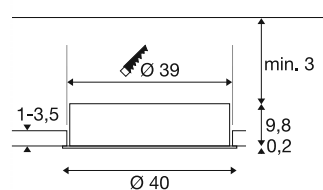

## MEDO® 40

recessed ceiling light, frame, 3000/4000K, 80°, IP20, round, white

The best MEDO® of all time is also available as a recessed ceiling light in four different sizes, including frame or frameless. It impresses with a longer service life and subsidised energy efficiency of over 140 lm/W. The colour rendering index CRI>90 ensures true-colour and, with UGR<19, virtually glare-free light quality, making it suitable for use in offices. The CCT switch enables you to choose between 3000 K and 4000 K, letting you personalise your lighting situation. Please note that the driver and strain relief must be purchased separately.

## TECHNICAL DATA

Item no.	1008631
IP Code	IP20
Assembly	Recessed
Secondary power / voltage	500 mA
Safety class	III
Wattage	16 W
Minimum ambient temperature	-20 °C
Maximum ambient temperature	45 °C
Lumen	2350/2450 lm
Colour temperature	3000/4000 Kelvin
Color	white
CRI	90
UGR ≤	19
Service life	50000 h
Risk Group	1
Height	10 cm
Diameter	40 cm
Net weight	2.15 kg
Gross weight	3.55 kg
Shape of cut-out	round
Installation depth	13 cm
Installation diameter	39 cm