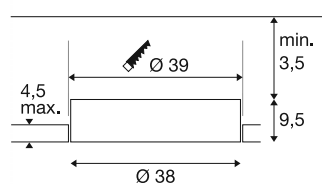

MEDO® 40

recessed ceiling light, frameless, 3000/4000K, 80°, IP20, round, white

The best MEDO® of all time is also available as a recessed ceiling light in four different sizes, including frame or frameless. It impresses with a longer service life and subsidised energy efficiency of over 140 lm/W. The colour rendering index CRI>90 ensures true-colour and, with UGR<19, virtually glare-free light quality, making it suitable for use in offices. The CCT switch enables you to choose between 3000 K and 4000 K, letting you personalise your lighting situation. Please note that the driver and strain relief must be purchased separately.

TECHNICAL DATA

Item no.	1008632
IP Code	IP20
Assembly	Recessed
Secondary power / voltage	500 mA
Safety class	III
Wattage	16 W
Minimum ambient temperature	-20 °C
Maximum ambient temperature	45 °C
Lumen	2350/2450 lm
Colour temperature	3000/4000 Kelvin
Color	white
CRI	90
UGR ≤	19
Service life	50000 h
Risk Group	1
Height	9.5 cm
Diameter	38 cm
Net weight	1.93 kg
Gross weight	3.55 kg
Shape of cut-out	round
Installation depth	13 cm
Installation diameter	39 cm