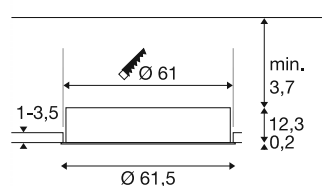

## MEDO® 60

recessed ceiling light, frame, 3000/4000K, 80°, IP20, round, white

The best MEDO® of all time is also available as a recessed ceiling light in four different sizes, including frame or frameless. It impresses with a longer service life and subsidised energy efficiency of over 140 lm/W. The colour rendering index CRI>90 ensures true-colour and, with UGR<19, virtually glare-free light quality, making it suitable for use in offices. The CCT switch enables you to choose between 3000 K and 4000 K, letting you personalise your lighting situation. Please note that the driver and strain relief must be purchased separately.

## TECHNICAL DATA

Item no.	1008633
IP Code	IP20
Assembly	Recessed
Secondary power / voltage	1000 mA
Safety class	III
Wattage	33 W
Minimum ambient temperature	-20 °C
Maximum ambient temperature	45 °C
Lumen	4600/4600 lm
Colour temperature	3000/4000 Kelvin
Color	white
CRI	90
UGR ≤	19
Service life	50000 h
Risk Group	1
Height	12.5 cm
Diameter	61.5 cm
Net weight	4.5 kg
Gross weight	8 kg
Shape of cut-out	round
Installation depth	16 cm
Installation diameter	61 cm