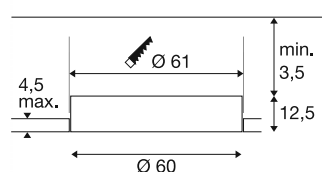

MEDO® 60

recessed ceiling light, frameless, 3000/4000K, 80°, IP20, round, white

The best MEDO® of all time is also available as a recessed ceiling light in four different sizes, including frame or frameless. It impresses with a longer service life and subsidised energy efficiency of over 140 lm/W. The colour rendering index CRI>90 ensures true-colour and, with UGR<19, virtually glare-free light quality, making it suitable for use in offices. The CCT switch enables you to choose between 3000 K and 4000 K, letting you personalise your lighting situation. Please note that the driver and strain relief must be purchased separately.

TECHNICAL DATA

Item no.	1008634
IP Code	IP20
Assembly	Recessed
Secondary power / voltage	1000 mA
Safety class	III
Wattage	33 W
Minimum ambient temperature	-20 °C
Maximum ambient temperature	45 °C
Lumen	4600/4600 lm
Colour temperature	3000/4000 Kelvin
Color	white
CRI	90
UGR ≤	19
Service life	50000 h
Risk Group	1
Height	12.5 cm
Diameter	60 cm
Net weight	4.4 kg
Gross weight	8 kg
Shape of cut-out	round
Installation depth	16 cm
Installation diameter	61 cm