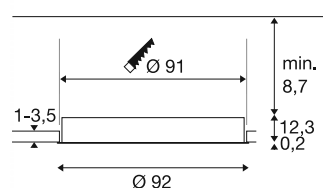

MEDO® 90

recessed ceiling light, frame, 3000/4000K, 80°, IP20, round, white

The best MEDO® of all time is also available as a recessed ceiling light in four different sizes, including frame or frameless. It impresses with a longer service life and subsidised energy efficiency of over 140 lm/W. The colour rendering index CRI>90 ensures true-colour and, with UGR<19, virtually glare-free light quality, making it suitable for use in offices. The CCT switch enables you to choose between 3000 K and 4000 K, letting you personalise your lighting situation. Please note that the driver and strain relief must be purchased separately.

TECHNICAL DATA

Item no.	1008635
IP Code	IP20
Assembly	Recessed
Secondary power / voltage	1000 mA
Safety class	III
Wattage	66 W
Minimum ambient temperature	-20 °C
Maximum ambient temperature	45 °C
Lumen	9200/9500 lm
Colour temperature	3000/4000 Kelvin
Color	white
CRI	90
UGR ≤	19
Service life	50000 h
Risk Group	1
Height	12.5 cm
Diameter	92 cm
Net weight	9.1 kg
Gross weight	15.6 kg
Shape of cut-out	round
Installation depth	21 cm
Installation diameter	91 cm