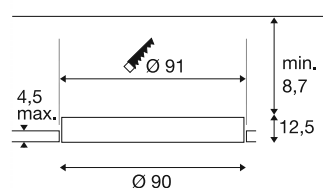

MEDO® 90

recessed ceiling light, frameless, 3000/4000K, 80°, IP20, round, white

The best MEDO® of all time is also available as a recessed ceiling light in four different sizes, including frame or frameless. It impresses with a longer service life and subsidised energy efficiency of over 140 lm/W. The colour rendering index CRI>90 ensures true-colour and, with UGR<19, virtually glare-free light quality, making it suitable for use in offices. The CCT switch enables you to choose between 3000 K and 4000 K, letting you personalise your lighting situation. Please note that the driver and strain relief must be purchased separately.

TECHNICAL DATA

Item no.	1008636
IP Code	IP20
Assembly	Recessed
Secondary power / voltage	1000 mA
Safety class	III
Wattage	66 W
Minimum ambient temperature	-20 °C
Maximum ambient temperature	45 °C
Lumen	9200/9500 lm
Colour temperature	3000/4000 Kelvin
Color	white
CRI	90
UGR ≤	19
Service life	50000 h
Risk Group	1
Height	12.5 cm
Diameter	90 cm
Net weight	8.5 kg
Gross weight	15.6 kg
Shape of cut-out	round
Installation depth	21 cm
Installation diameter	91 cm