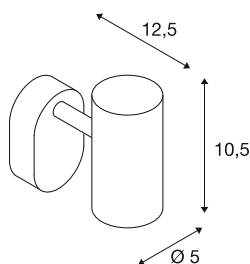

TECHNICAL DATA

Item no.	1008703
Number of different light outlets	1
IP Code	IP20
Assembly	Surface
Dimmable	Yes
Dimming technology	trailing edge
Primary nominal voltage	220-240V ~50/60 Hz
Secondary power / voltage	350
Safety class	I
Wattage	8 W
Minimum ambient temperature	-20 °C
Maximum ambient temperature	40 °C
Number of luminaires at LS B16A	224
Number of luminaires at LS C16A	266
Level of inrush current	5 A
Duration of inrush current	100 µs
Lumen	10-450 lm
Colour temperature	2000-3000 Kelvin
Color	white
CRI	90
Service life	40000 h
Risk Group	1

Length	9 cm
Width	10.5 cm
Height	12.7 cm
Net weight	0.31 kg
Gross weight	0.42 kg

Accessories

1008484	NOBLO® , decorative ring, gold
1008487	NOBLO® , decorative ring, bronze
1008486	NOBLO® , decorative ring, copper
1008483	NOBLO® , decorative ring, white
1008482	NOBLO® , decorative ring, black
1008485	NOBLO® , decorative ring, grey