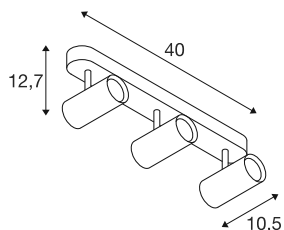

TECHNICAL DATA

Item no.	1008705
Number of different light outlets	3
IP Code	IP20
Assembly	Surface
Dimmable	Yes
Dimming technology	Leading edge, trailing edge
Primary nominal voltage	220-240V ~50/60 Hz
Secondary power / voltage	350
Safety class	I
Wattage	22 W
Minimum ambient temperature	-20 °C
Maximum ambient temperature	40 °C
Number of luminaires at LS B16A	107
Number of luminaires at LS C16A	107
Level of inrush current	5 A
Duration of inrush current	100 µs
Lumen	10-1360 lm
Colour temperature	2000-3000 Kelvin
Color	white
CRI	90
Service life	40000 h
Risk Group	1

Length	40 cm
Width	10.5 cm
Height	12.7 cm
Net weight	0.86 kg
Gross weight	1.2 kg

Accessories

1008484	NOBLO® , decorative ring, gold
1008487	NOBLO® , decorative ring, bronze
1008486	NOBLO® , decorative ring, copper
1008483	NOBLO® , decorative ring, white
1008482	NOBLO® , decorative ring, black
1008485	NOBLO® , decorative ring, grey