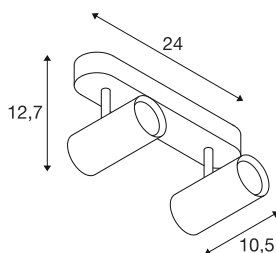

TECHNICAL DATA

Item no.	1008707
Number of different light outlets	2
IP Code	IP20
Assembly	Surface
Dimmable	Yes
Dimming technology	Leading edge, trailing edge
Primary nominal voltage	220-240V ~50/60 Hz
Secondary power / voltage	350
Safety class	I
Wattage	15 W
Minimum ambient temperature	-20 °C
Maximum ambient temperature	40 °C
Number of luminaires at LS B16A	160
Number of luminaires at LS C16A	160
Level of inrush current	5 A
Duration of inrush current	100 µs
Lumen	10-940 lm
Colour temperature	2000-3000 Kelvin
Color	black
CRI	90
Service life	40000 h
Risk Group	1

Length	24 cm
Width	10.5 cm
Height	12.7 cm
Net weight	0.6 kg
Gross weight	0.86 kg

Accessories

1008484	NOBLO® , decorative ring, gold
1008487	NOBLO® , decorative ring, bronze
1008486	NOBLO® , decorative ring, copper
1008483	NOBLO® , decorative ring, white
1008482	NOBLO® , decorative ring, black
1008485	NOBLO® , decorative ring, grey