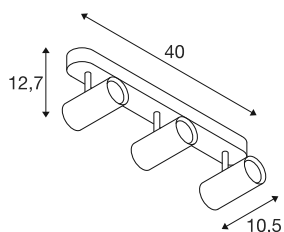

TECHNICAL DATA

Item no.	1008708
Number of different light outlets	3
IP Code	IP20
Assembly	Surface
Dimmable	Yes
Dimming technology	Leading edge, trailing edge
Primary nominal voltage	220-240V ~50/60 Hz
Secondary power / voltage	350
Safety class	I
Wattage	22 W
Minimum ambient temperature	-20 °C
Maximum ambient temperature	40 °C
Number of luminaires at LS B16A	107
Number of luminaires at LS C16A	107
Level of inrush current	5 A
Duration of inrush current	100 µs
Lumen	10-1360 lm
Colour temperature	2000-3000 Kelvin
Color	black
CRI	90
Service life	40000 h
Risk Group	1

Length	40 cm
Width	10.5 cm
Height	12.7 cm
Net weight	0.86 kg
Gross weight	1.2 kg

Accessories

1008484	NOBLO® , decorative ring, gold
1008487	NOBLO® , decorative ring, bronze
1008486	NOBLO® , decorative ring, copper
1008483	NOBLO® , decorative ring, white
1008482	NOBLO® , decorative ring, black
1008485	NOBLO® , decorative ring, grey