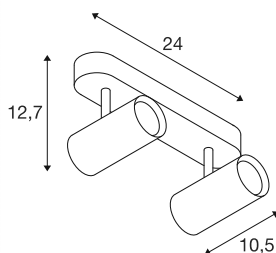

## TECHNICAL DATA

Item no.	1008710
Number of different light outlets	2
IP Code	IP20
Assembly	Surface
Dimmable	Yes
Dimming technology	Leading edge, trailing edge
Primary nominal voltage	220-240V ~50/60 Hz
Secondary power / voltage	300
Safety class	I
Wattage	12 W
Minimum ambient temperature	-20 °C
Maximum ambient temperature	40 °C
Number of luminaires at LS B16A	224
Number of luminaires at LS C16A	448
Level of inrush current	5 A
Duration of inrush current	100 µs
Lumen	1460 lm
Colour temperature	3000 Kelvin
Color	white
CRI	90
Service life	50000 h
Risk Group	1

<b>Length</b>	24 cm
<b>Width</b>	10.5 cm
<b>Height</b>	12.7 cm
<b>Net weight</b>	0.55 kg
<b>Gross weight</b>	0.8 kg