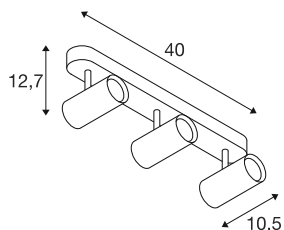

NOBLO®

wall and ceiling-mounted light, triple, round, 3000K, 19W, PHASE, 32°, white

Discover the technical upgrade of the NOBLO® spotlights, which impress with their slimline design. The rotating and swivelling spotlights are ideal for both wall and ceiling mounting. With two timeless housing colours and one, two or three light outlets, they can be used flexibly. The NOBLO® spotlights are available with 2700K, 3000K or as a dim-to-warm version for customised lighting design. Additional visual accents can be created with the separately available decorative rings.

TECHNICAL DATA

Item no.	1008711
Number of different light outlets	3
IP Code	IP20
Assembly	Surface
Dimmable	Yes
Dimming technology	Leading edge, trailing edge
Primary nominal voltage	220-240V ~50/60 Hz
Secondary power / voltage	500
Safety class	I
Wattage	19 W
Minimum ambient temperature	-20 °C
Maximum ambient temperature	40 °C
Number of luminaires at LS B16A	107
Number of luminaires at LS C16A	107
Level of inrush current	5 A
Duration of inrush current	100 µs
Lumen	2360 lm
Colour temperature	3000 Kelvin
Color	white
CRI	90
Service life	50000 h
Risk Group	1

Length	40 cm
Width	10.5 cm
Height	12.7 cm
Net weight	0.81 kg
Gross weight	1.1 kg

Accessories

1008484	NOBLO® , decorative ring, gold
1008487	NOBLO® , decorative ring, bronze
1008486	NOBLO® , decorative ring, copper
1008483	NOBLO® , decorative ring, white
1008482	NOBLO® , decorative ring, black
1008485	NOBLO® , decorative ring, grey